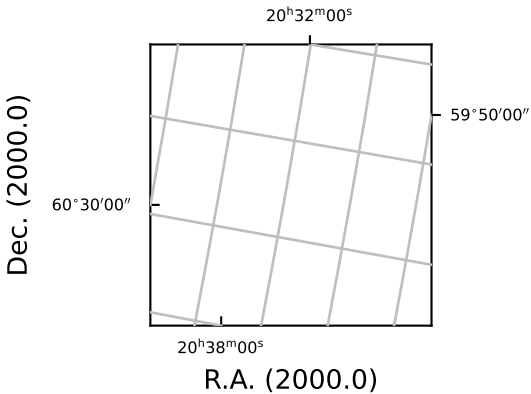

Messy plot. Rotation is 80 deg.

Default

Switched ticks

Only native ticks

Switched and cleaned