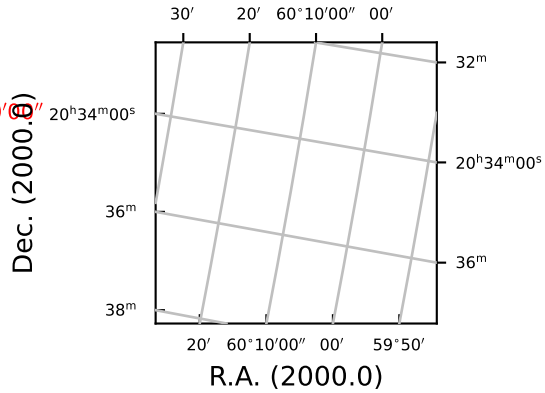

Messy plot. Rotation is 80 deg.

Default

Switched ticks

Only native ticks

Switched and cleaned