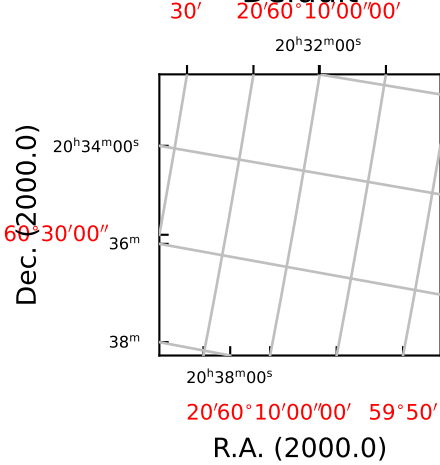

Messy plot. Rotation is 80 deg.

Default

Switched ticks

Only native ticks

Switched and cleaned