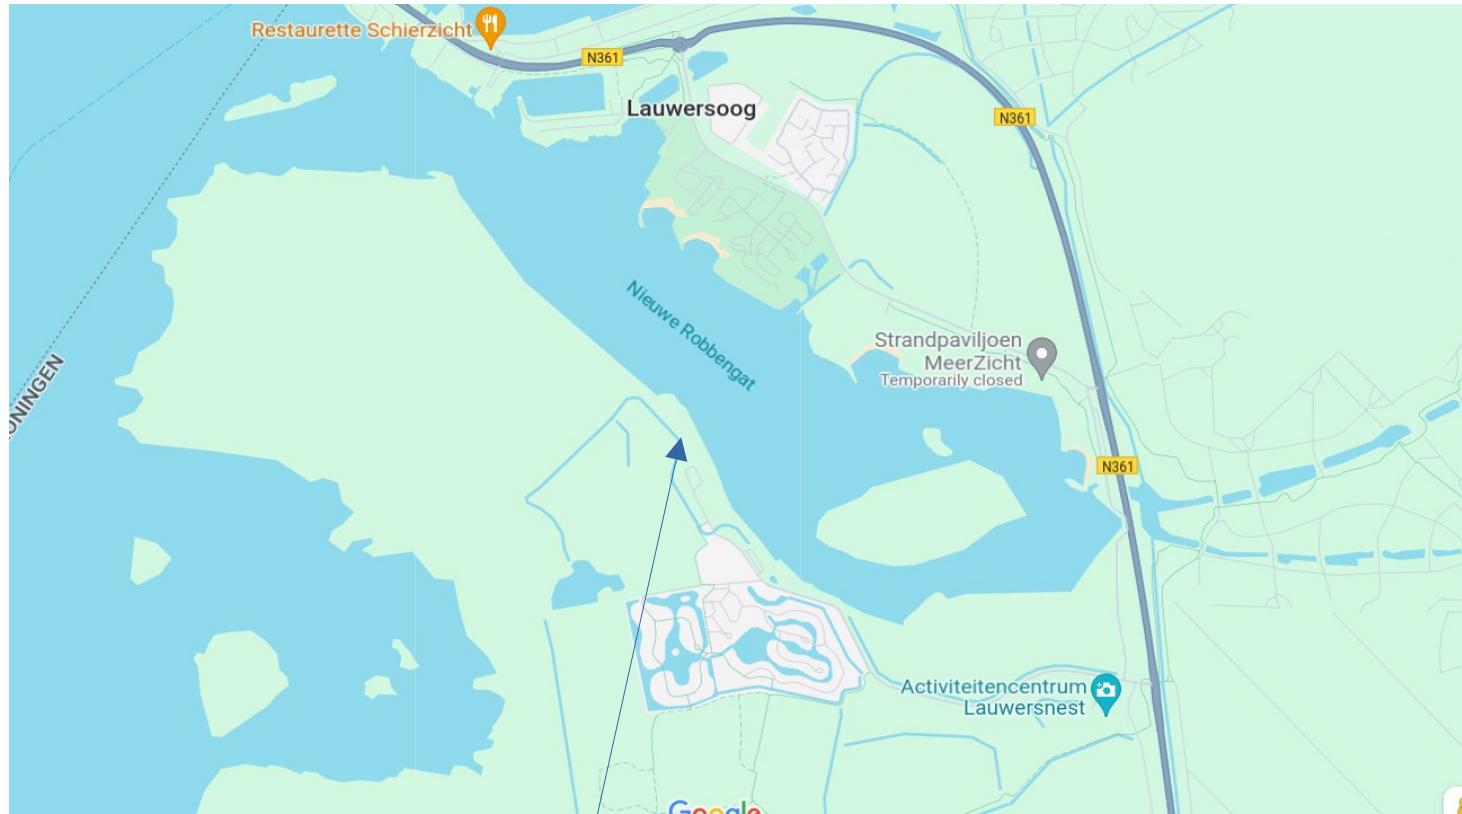

Dark Sky Park Lauwersmeer

Franeker

Eise Eisinga
Planetarium

Franeker

Hotel

Lauwersoog:

Parkeren Hondenuitlaatplek
Coordinates 53.3963928,6.212681

Excursion – Schedule:

10.00 Bus leaves from hotel

13.00 Guided tour Eise Eisingaplanetarium Franeker

14.30 Bus leaves for Lauwersmeer

15.30 Walk from National Park Lauwersmeer

19.00 Back at hotel