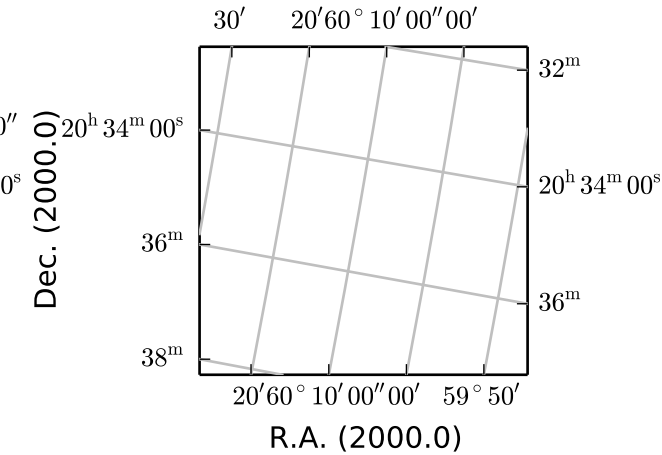

Messy plot. Rotation is 80 deg.

Default

Switched ticks

Only native ticks

Switched and cleaned