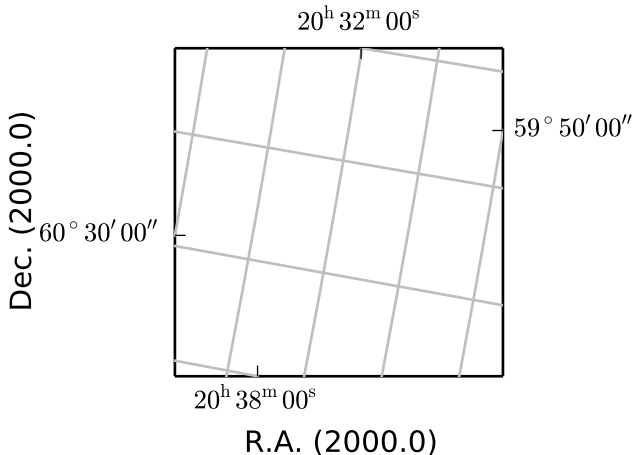

Messy plot. Rotation is 80 deg.

Default

Switched ticks

Only native ticks

Switched and cleaned