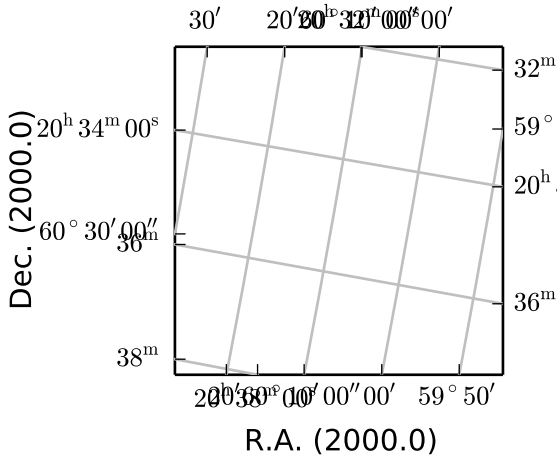

Messy plot. Rotation is 80 deg.

Default

Switched ticks

Only native ticks

Switched and cleaned